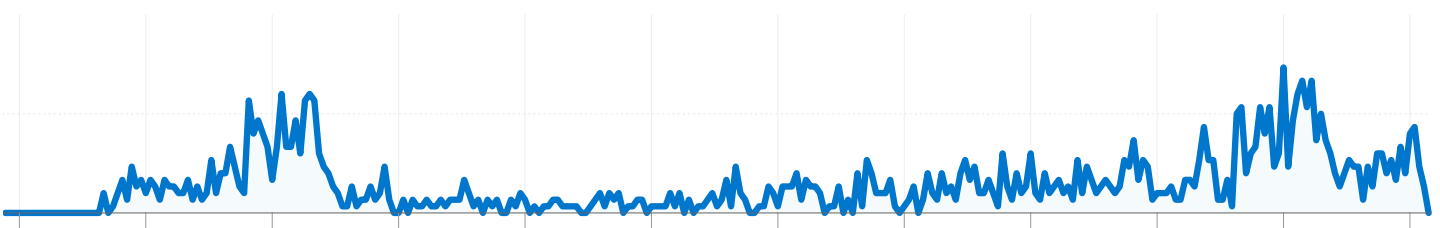

● Visits

	Pages/Visit 2.94 Site Avg: 2.74 (7.54%)	Avg. Time on Site 00:02:48 Site Avg: 00:02:59 (-6.15%)	% New Visits 54.88% Site Avg: 44.34% (23.79%)	Bounce Rate 54.96% Site Avg: 50.81% (8.16%)	
Keyword	Visits	Pages/Visit	Avg. Time on Site	% New Visits	Bounce Rate
pronematch.com	180	3.52	00:03:52	17.78%	37.22%
fall foliage 2008	96	1.08	00:00:01	97.92%	92.71%
pronematch	76	4.21	00:03:18	14.47%	28.95%
prone match	42	5.26	00:06:31	40.48%	28.57%
daniel holmes rifle	34	8.59	00:06:57	0.00%	44.12%
fall foliage match	34	7.50	00:10:35	11.76%	20.59%
erik hoskins	32	2.47	00:02:53	6.25%	46.88%
nicole panko small bore	30	2.30	00:03:53	0.00%	43.33%
ma smallbore state championship	27	1.44	00:00:36	0.00%	66.67%
hap rocketto	24	3.12	00:03:40	45.83%	41.67%
kim coffey	16	2.50	00:01:29	50.00%	62.50%
camp perry scores 08	15	1.60	00:01:16	0.00%	73.33%
smallbore prone	14	2.79	00:01:14	100.00%	57.14%
prone matches	11	3.73	00:03:03	9.09%	9.09%
lisette grunwell	10	2.90	00:02:37	70.00%	60.00%
2008 fall foliage match	9	2.22	00:03:12	0.00%	55.56%
blue trail range	9	1.67	00:00:57	100.00%	44.44%
hpm hopkinton	9	2.67	00:01:02	0.00%	33.33%
prone match.com	9	4.89	00:11:07	33.33%	22.22%
fall foliage regional rifle match	8	4.12	00:05:23	0.00%	0.00%
prone pictures	8	1.12	00:00:51	50.00%	87.50%
rifle sectional at reading ma	8	2.88	00:01:55	0.00%	25.00%